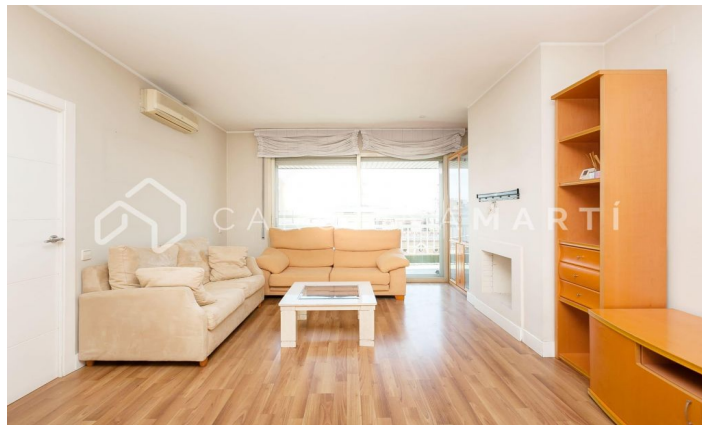

Apartment for rent with terrace in l'Eixample, Barcelona

Ref: CM1123

**Eixample Dret / Barcelona**

Carolina Martí presents this apartment for rent with a terrace, located in l'Eixample, Barcelona. VACATION RENTAL. It is located next to Paseo de Gracia, La Pedrera and Casa Batlló. The apartment has a total area of approximately 135 m2 built. The interior is distributed in three bedrooms (two singles with built-in wardrobes and one 'suite' type with a dressing room and a complete bathroom with a bathtub), as well as another complete bathroom with a shower. The apartment is delivered equipped with electrical appliances and furnished with the furniture in the photographs. The spacious living room is exterior to the large terrace with views of the city and the mountains. It is a very bright apartment. It has hot/cold air conditioning and parquet floors. The building was constructed in 1994 and has an elevator. Call us to visit the apartment.

PRICE UPON REQUEST

135 m²
3 Bedrooms
2 Bathrooms
A/C
Heating
Views
Mountain views
Lift
Furnished
Fireplace
Parking
Terrace

Contact us for more information or to arrange a viewing

Tel: +34 93 241 10 95

info@carolinamarti.com