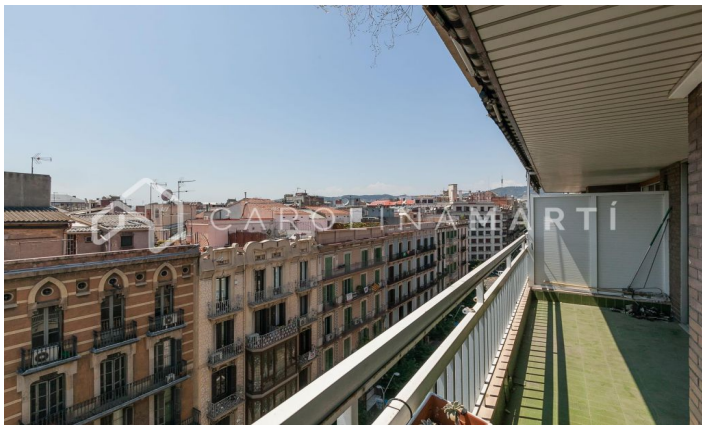

Contact us for more information or to arrange a viewing

Tel: +34 93 241 10 95

info@carolinamarti.com

www.carolinamarti.es