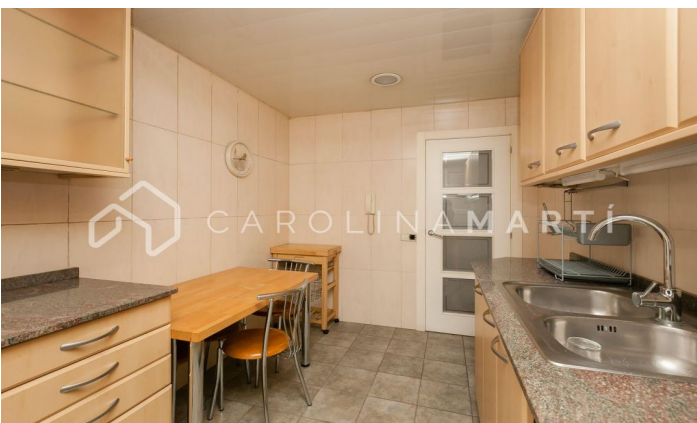

Apartment for rent with terrace in l'Eixample, Barcelona

Ref: CM1123

**Eixample Dret / Barcelona**

Carolina Martí presents this apartment for rent with a terrace, located in l'Eixample, Barcelona. VACATION RENTAL. It is located next to Paseo de Gracia, La Pedrera and Casa Batlló. The apartment has a total area of approximately 135 m2 built. The interior is distributed in three bedrooms (two singles with built-in wardrobes and one 'suite' type with a dressing room and a complete bathroom with a bathtub), as well as another complete bathroom with a shower. The apartment is delivered equipped with electrical appliances and furnished with the furniture in the photographs. The spacious living room is exterior to the large terrace with views of the city and the mountains. It is a very bright apartment. It has hot/cold air conditioning and parquet floors. The building was constructed in 1994 and has an elevator. Call us to visit the apartment.

PRICE UPON REQUEST

135 m²
3 Bedrooms
2 Bathrooms
A/C
Heating
Views
Mountain views
Lift
Furnished
Fireplace
Parking
Terrace

Contact us for more information or to arrange a viewing

Tel: +34 93 241 10 95

info@carolinamarti.com