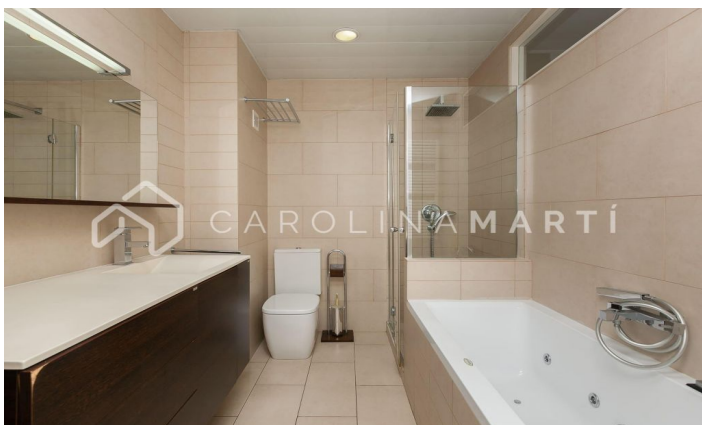

Contact us for more information or to arrange a viewing

Tel: +34 93 241 10 95

info@carolinamarti.com

www.carolinamarti.es