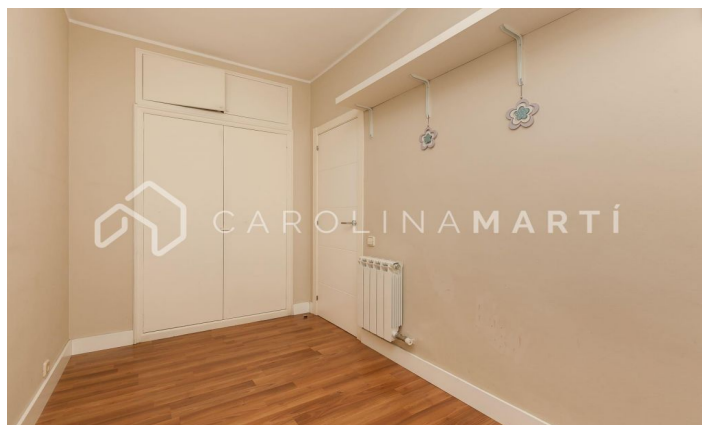

Apartment for rent with terrace in l'Eixample, Barcelona

Ref: CM1123

**Eixample Dret / Barcelona**

Carolina Martí presents this apartment for rent with a terrace, located in l'Eixample, Barcelona. VACATION RENTAL. It is located next to Paseo de Gracia, La Pedrera and Casa Batlló. The apartment has a total area of approximately 135 m2 built. The interior is distributed in three bedrooms (two singles with built-in wardrobes and one 'suite' type with a dressing room and a complete bathroom with a bathtub), as well as another complete bathroom with a shower. The apartment is delivered equipped with electrical appliances and furnished with the furniture in the photographs. The spacious living room is exterior to the large terrace with views of the city and the mountains. It is a very bright apartment. It has hot/cold air conditioning and parquet floors. The building was constructed in 1994 and has an elevator. Call us to visit the apartment.

PRICE UPON REQUEST

135 m²
3 Bedrooms
2 Bathrooms
A/C
Heating
Views
Mountain views
Lift
Furnished
Fireplace
Parking
Terrace

Contact us for more information or to arrange a viewing

Tel: +34 93 241 10 95

info@carolinamarti.com