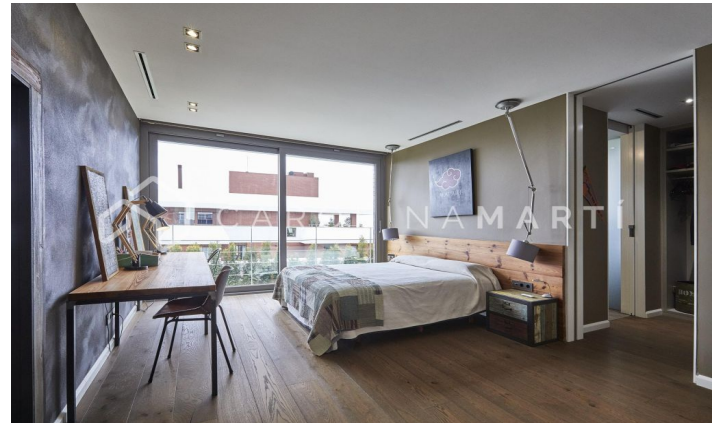

CASA DE LUJO EN ESPLUGES DE LLOBREGAT, BARCELONA

Ref: CM1461

Espluges de Llobregat

Carolina Martí presents this exclusive home in Ciudad Diagonal-Esplugeues, notable for its contemporary design and high-quality materials. The house has a modern façade and large windows that fill the home with natural light. On the ground floor, the equipped kitchen and the triple-height living room open onto the garden with a saltwater pool and a porch. The property extends over three floors and a basement, with an elevator. The first floor includes three large bedrooms with en-suite bathrooms and a laundry area. The upper floor houses a spectacular master suite with a bathroom, sauna and its own dressing room with unique views of the sea and Barcelona. The basement offers an additional bedroom with a terrace and a multipurpose gym-type room, next to a garage for five cars. Equipped with underfloor heating, automatic blinds, osmosis system and solar panels. Surrounded by the best international schools in the city, 10 minutes from the city and 15 from the airport, and with the Collserola mountain next door; and the 24/7 private security of the development. Contact us to schedule a visit to this house.

€3,100,000

650 m²
 6 Bedrooms
 7 Bathrooms
 Pool
 A/C
 Heating
 Views
 Sea views
 Mountain views
 Backyard
 Storage
 Lift
 Security
 Gym
 Parking
 Terrace
 Balcony
 Built-in closets
 Outside

Contact us for more information or to arrange a viewing