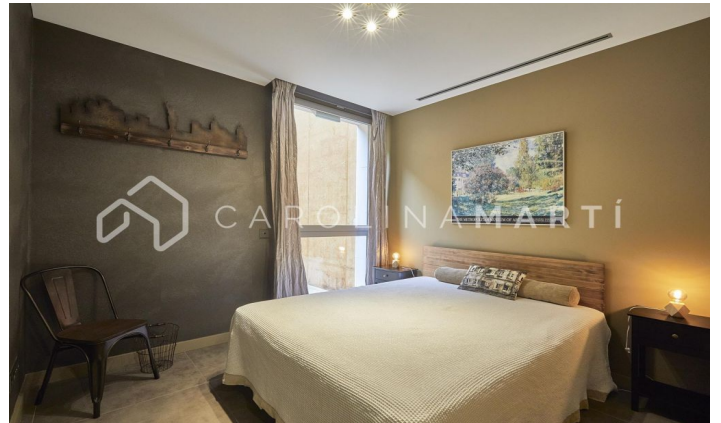

CASA DE LUJO EN ESPLUGES DE LLOBREGAT, BARCELONA

Ref: CM1461

Espluges de Llobregat

Carolina Martí presents this exclusive home in Ciudad Diagonal-Esplugeues, notable for its contemporary design and high-quality materials. The house has a modern façade and large windows that fill the home with natural light. On the ground floor, the equipped kitchen and the triple-height living room open onto the garden with a saltwater pool and a porch. The property extends over three floors and a basement, with an elevator. The first floor includes three large bedrooms with en-suite bathrooms and a laundry area. The upper floor houses a spectacular master suite with a bathroom, sauna and its own dressing room with unique views of the sea and Barcelona. The basement offers an additional bedroom with a terrace and a multipurpose gym-type room, next to a garage for five cars. Equipped with underfloor heating, automatic blinds, osmosis system and solar panels. Surrounded by the best international schools in the city, 10 minutes from the city and 15 from the airport, and with the Collserola mountain next door; and the 24/7 private security of the development. Contact us to schedule a visit to this house.

€3,100,000

650 m²
 6 Bedrooms
 7 Bathrooms
 Pool
 A/C
 Heating
 Views
 Sea views
 Mountain views
 Backyard
 Storage
 Lift
 Security
 Gym
 Parking
 Terrace
 Balcony
 Built-in closets
 Outside

Contact us for more information or to arrange a viewing