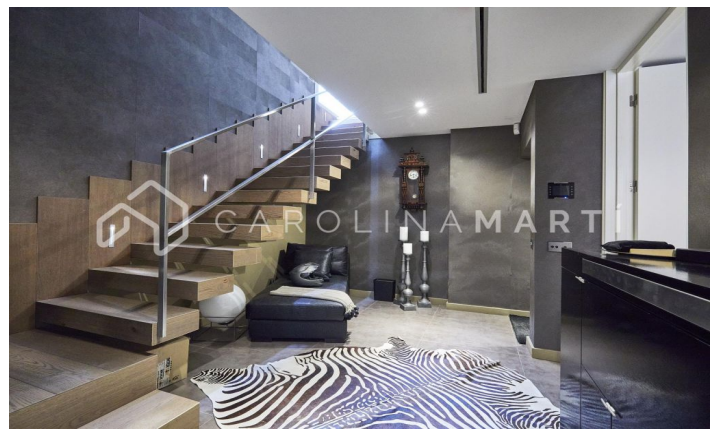

CASA DE LUJO EN ESPLUGES DE LLOBREGAT, BARCELONA

Ref: CM1461

Espluges de Llobregat

Carolina Martí presents this exclusive home in Ciudad Diagonal-Esplugeues, notable for its contemporary design and high-quality materials. The house has a modern façade and large windows that fill the home with natural light. On the ground floor, the equipped kitchen and the triple-height living room open onto the garden with a saltwater pool and a porch. The property extends over three floors and a basement, with an elevator. The first floor includes three large bedrooms with en-suite bathrooms and a laundry area. The upper floor houses a spectacular master suite with a bathroom, sauna and its own dressing room with unique views of the sea and Barcelona. The basement offers an additional bedroom with a terrace and a multipurpose gym-type room, next to a garage for five cars. Equipped with underfloor heating, automatic blinds, osmosis system and solar panels. Surrounded by the best international schools in the city, 10 minutes from the city and 15 from the airport, and with the Collserola mountain next door; and the 24/7 private security of the development. Contact us to schedule a visit to this house.

€3,100,000

650 m²
 6 Bedrooms
 7 Bathrooms
 Pool
 A/C
 Heating
 Views
 Sea views
 Mountain views
 Backyard
 Storage
 Lift
 Security
 Gym
 Parking
 Terrace
 Balcony
 Built-in closets
 Outside

Contact us for more information or to arrange a viewing