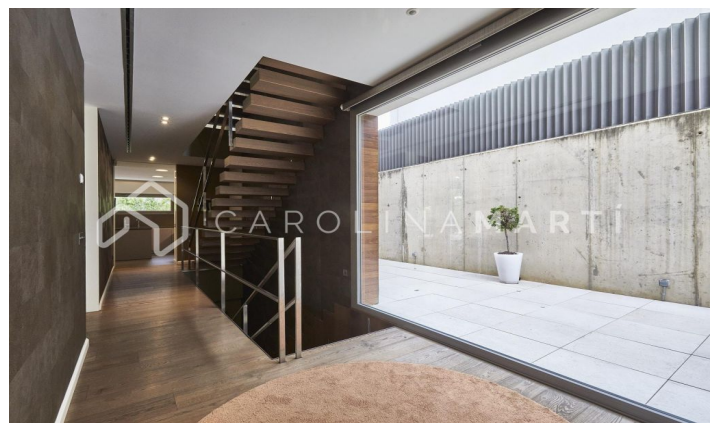

Contact us for more information or to arrange a viewing

Tel: +34 93 241 10 95

info@carolinamarti.com

www.carolinamarti.es