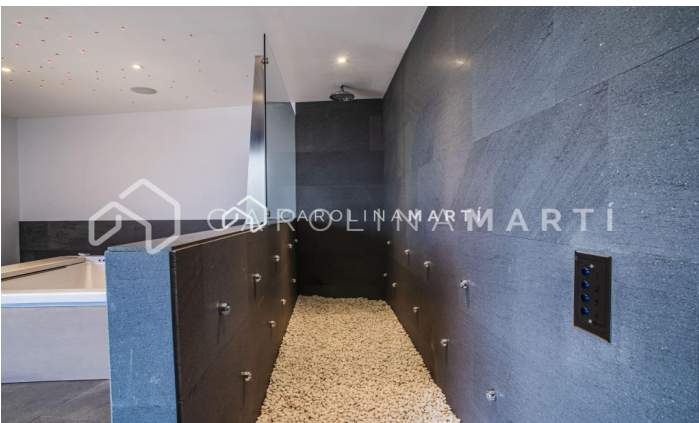

CASA DE LUJO EN CALLE DOCTOR GIMENO

Ref: CM1432

Ciutat Diagonal / Esplugues de Llobregat

Unique designer house located in Ciudad Diagonal, in Esplugues de Llobregat, with excellent communications ten minutes from Barcelona and the airport via the B 23 motorway. Surrounded by several international schools (ASB American School, Deutsche Schule, Highlands School, La Miranda). Designed by the architect José M^a Cartañá, a rational minimalist design built with noble materials, wood, steel and glass. It stands out for its comfort and its easy and economical external maintenance. Due to its architecture and location, it offers the possibility of being an exceptional place as a single-family home and corporate office. Possibility of being transformed into an ideal space for a company, corporate headquarters, foundation, etc., as well as headquarters for liberal professions, such as lawyers, architects, dentists, doctors, etc. On the ground floor, at street level, we find a garage for 5 cars where there is also a cellar/pantry and a full bathroom. On this same floor, there are two machine rooms, a water area and a service room, with a full bathroom. From the garage we can access the garden via a staircase, where there is a small Japanese garden. On the first floor we find three large en-suite bedrooms, with a small work area, dressing ro...

PRICE UPON REQUEST

750 m²
 6 Bedrooms
 6 Bathrooms
 830 m² plot
 Pool
 A/C
 Heating
 Views
 Sea views
 Mountain views
 Backyard
 Storage
 Furnished
 Parking
 Terrace
 Concierge
 Balcony
 Built-in closets
 Outside