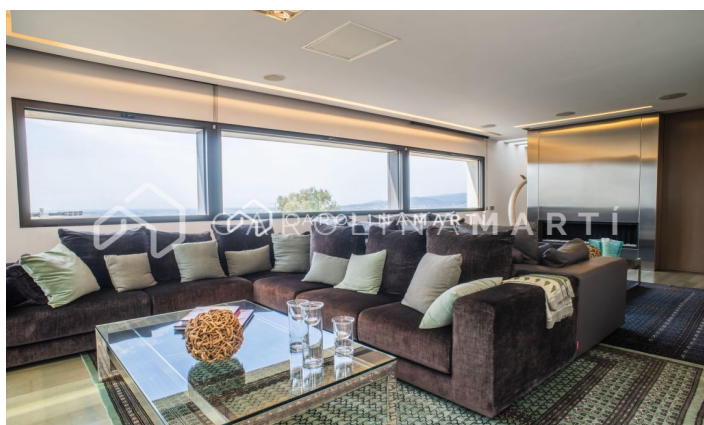

CASA DE LUJO EN CALLE DOCTOR GIMENO

Ref: CM1432

Ciutat Diagonal / Esplugues de Llobregat

Unique designer house located in Ciudad Diagonal, in Esplugues de Llobregat, with excellent communications ten minutes from Barcelona and the airport via the B 23 motorway. Surrounded by several international schools (ASB American School, Deutsche Schule, Highlands School, La Miranda). Designed by the architect José M^a Cartañá, a rational minimalist design built with noble materials, wood, steel and glass. It stands out for its comfort and its easy and economical external maintenance. Due to its architecture and location, it offers the possibility of being an exceptional place as a single-family home and corporate office. Possibility of being transformed into an ideal space for a company, corporate headquarters, foundation, etc., as well as headquarters for liberal professions, such as lawyers, architects, dentists, doctors, etc. On the ground floor, at street level, we find a garage for 5 cars where there is also a cellar/pantry and a full bathroom. On this same floor, there are two machine rooms, a water area and a service room, with a full bathroom. From the garage we can access the garden via a staircase, where there is a small Japanese garden. On the first floor we find three large en-suite bedrooms, with a small work area, dressing ro...

PRICE UPON REQUEST

750 m²
 6 Bedrooms
 6 Bathrooms
 830 m² plot
 Pool
 A/C
 Heating
 Views
 Sea views
 Mountain views
 Backyard
 Storage
 Furnished
 Parking
 Terrace
 Concierge
 Balcony
 Built-in closets
 Outside