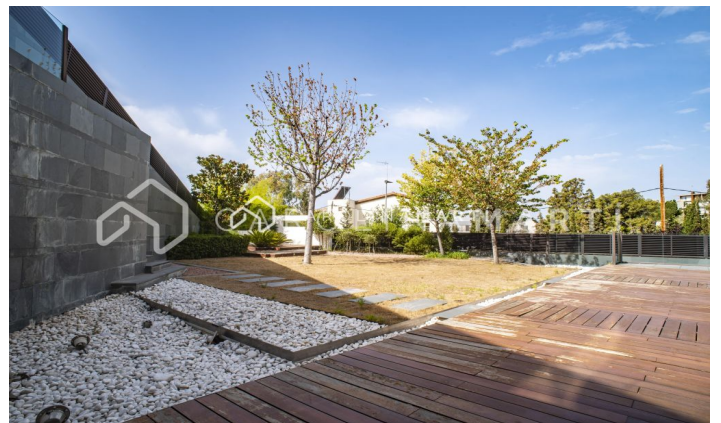

CASA DE LUJO EN CALLE DOCTOR GIMENO

Ref: CM1432

Ciutat Diagonal / Esplugues de Llobregat

Unique designer house located in Ciudad Diagonal, in Esplugues de Llobregat, with excellent communications ten minutes from Barcelona and the airport via the B 23 motorway. Surrounded by several international schools (ASB American School, Deutsche Schule, Highlands School, La Miranda). Designed by the architect José M^a Cartañá, a rational minimalist design built with noble materials, wood, steel and glass. It stands out for its comfort and its easy and economical external maintenance. Due to its architecture and location, it offers the possibility of being an exceptional place as a single-family home and corporate office. Possibility of being transformed into an ideal space for a company, corporate headquarters, foundation, etc., as well as headquarters for liberal professions, such as lawyers, architects, dentists, doctors, etc. On the ground floor, at street level, we find a garage for 5 cars where there is also a cellar/pantry and a full bathroom. On this same floor, there are two machine rooms, a water area and a service room, with a full bathroom. From the garage we can access the garden via a staircase, where there is a small Japanese garden. On the first floor we find three large en-suite bedrooms, with a small work area, dressing ro...

€3,500,000

750 m²
 6 Bedrooms
 6 Bathrooms
 830 m² plot
 Pool
 A/C
 Heating
 Views
 Sea views
 Mountain views
 Backyard
 Storage
 Furnished
 Parking
 Terrace
 Concierge
 Balcony
 Built-in closets
 Outside