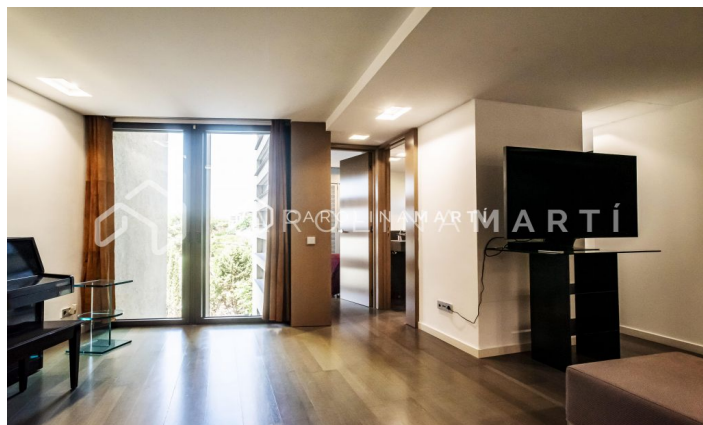

Contact us for more information or to arrange a viewing

Tel: +34 93 241 10 95

info@carolinamarti.com

www.carolinamarti.es