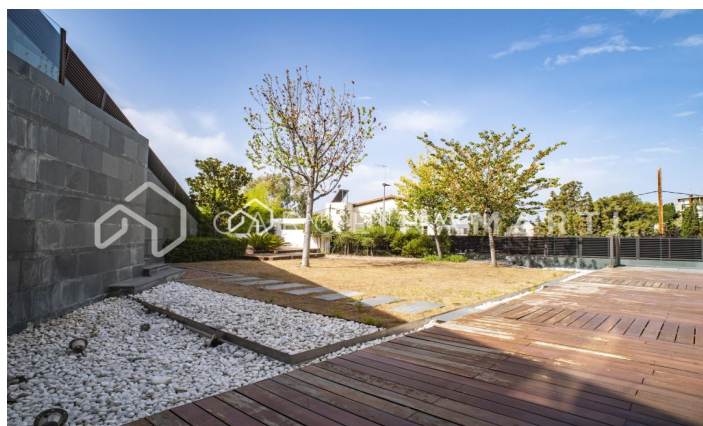

CASA DE LUJO EN CALLE DOCTOR GIMENO

Ref: CM1432

Ciutat Diagonal / Esplugues de Llobregat

Unique designer house located in Ciudad Diagonal, in Esplugues de Llobregat, with excellent communications ten minutes from Barcelona and the airport via the B 23 motorway. Surrounded by several international schools (ASB American School, Deutsche Schule, Highlands School, La Miranda). Designed by the architect José M^a Cartañá, a rational minimalist design built with noble materials, wood, steel and glass. It stands out for its comfort and its easy and economical external maintenance. Due to its architecture and location, it offers the possibility of being an exceptional place as a single-family home and corporate office. Possibility of being transformed into an ideal space for a company, corporate headquarters, foundation, etc., as well as headquarters for liberal professions, such as lawyers, architects, dentists, doctors, etc. On the ground floor, at street level, we find a garage for 5 cars where there is also a cellar/pantry and a full bathroom. On this same floor, there are two machine rooms, a water area and a service room, with a full bathroom. From the garage we can access the garden via a staircase, where there is a small Japanese garden. On the first floor we find three large en-suite bedrooms, with a small work area, dressing ro...

PRICE UPON REQUEST

750 m²
 6 Bedrooms
 6 Bathrooms
 830 m² plot
 Pool
 A/C
 Heating
 Views
 Sea views
 Mountain views
 Backyard
 Storage
 Furnished
 Parking
 Terrace
 Concierge
 Balcony
 Built-in closets
 Outside