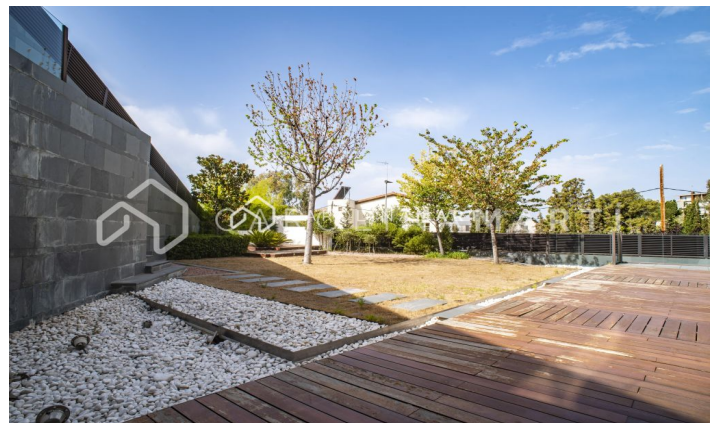

CASA DE LUJO EN CALLE DOCTOR GIMENO

Ref: CM1432

Ciutat Diagonal / Esplugues de Llobregat

Unique designer house located in Ciudad Diagonal, in Esplugues de Llobregat, with excellent communications ten minutes from Barcelona and the airport via the B 23 motorway. Surrounded by several international schools (ASB American School, Deutsche Schule, Highlands School, La Miranda). Designed by the architect José M^a Cartañá, a rational minimalist design built with noble materials, wood, steel and glass. It stands out for its comfort and its easy and economical external maintenance. Due to its architecture and location, it offers the possibility of being an exceptional place as a single-family home and corporate office. Possibility of being transformed into an ideal space for a company, corporate headquarters, foundation, etc., as well as headquarters for liberal professions, such as lawyers, architects, dentists, doctors, etc. On the ground floor, at street level, we find a garage for 5 cars where there is also a cellar/pantry and a full bathroom. On this same floor, there are two machine rooms, a water area and a service room, with a full bathroom. From the garage we can access the garden via a staircase, where there is a small Japanese garden. On the first floor we find three large en-suite bedrooms, with a small work area, dressing ro...

PRICE UPON REQUEST

750 m²
 6 Bedrooms
 6 Bathrooms
 830 m² plot
 Pool
 A/C
 Heating
 Views
 Sea views
 Mountain views
 Backyard
 Storage
 Furnished
 Parking
 Terrace
 Concierge
 Balcony
 Built-in closets
 Outside