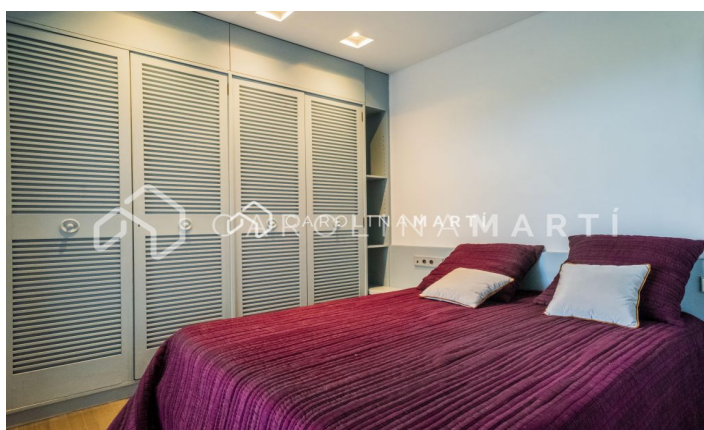

CASA DE LUJO EN CALLE DOCTOR GIMENO

Ref: CM1432

Ciutat Diagonal / Esplugues de Llobregat

Unique designer house located in Ciudad Diagonal, in Esplugues de Llobregat, with excellent communications ten minutes from Barcelona and the airport via the B 23 motorway. Surrounded by several international schools (ASB American School, Deutsche Schule, Highlands School, La Miranda). Designed by the architect José M^a Cartañá, a rational minimalist design built with noble materials, wood, steel and glass. It stands out for its comfort and its easy and economical external maintenance. Due to its architecture and location, it offers the possibility of being an exceptional place as a single-family home and corporate office. Possibility of being transformed into an ideal space for a company, corporate headquarters, foundation, etc., as well as headquarters for liberal professions, such as lawyers, architects, dentists, doctors, etc. On the ground floor, at street level, we find a garage for 5 cars where there is also a cellar/pantry and a full bathroom. On this same floor, there are two machine rooms, a water area and a service room, with a full bathroom. From the garage we can access the garden via a staircase, where there is a small Japanese garden. On the first floor we find three large en-suite bedrooms, with a small work area, dressing ro...

PRICE UPON REQUEST

750 m²
 6 Bedrooms
 6 Bathrooms
 830 m² plot
 Pool
 A/C
 Heating
 Views
 Sea views
 Mountain views
 Backyard
 Storage
 Furnished
 Parking
 Terrace
 Concierge
 Balcony
 Built-in closets
 Outside