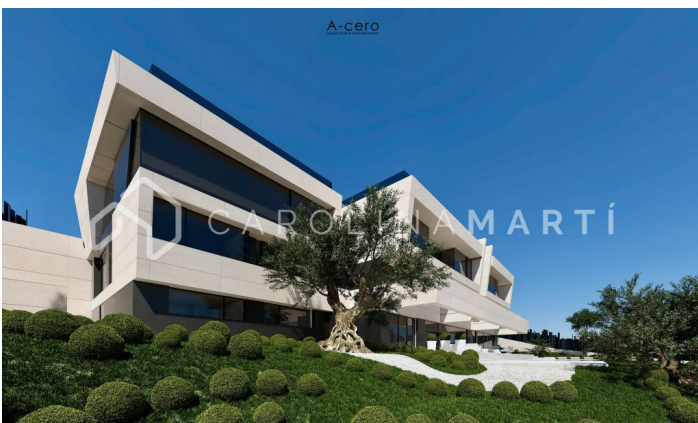

Exquisite Luxury Villa: The Ultimate in Opulence and Grandeur

Ref: CM1439

Ciutat Diagonal / Esplugues de Llobregat

Carolina Martí exclusively presents: "Villa Bellevue" - The Pinnacle of Elegance and Luxury in Barcelona. We are pleased to introduce Villa Bellevue, a one-of-a-kind architectural masterpiece located in Ciudad Diagonal-Esplugues, designed by the renowned Madrid-based architectural firm A-CERO. This brand-new development redefines the concept of luxury in Barcelona, offering 360° panoramic views that capture the grandeur of the surroundings, from the city of Barcelona to the Mediterranean Sea. Built with meticulous attention to every lavish detail, this residence sets a new standard for opulent living. With 1,715 m² of built space, Villa Bellevue ranks among the three largest homes in all Barcelona, standing on a 1,830 m² plot. A true emblem of exclusivity, Villa Bellevue combines a prime location with the highest-quality finishes and a design that seamlessly merges modernity, nature, and comfort in every corner. Upon crossing the impressive 5-meter entrance door, you are immersed in a world of elegance and sophistication. The majestic, triple-height living room, bathed in natural light thanks to its floor-to-ceiling windows, offers unparalleled views of Barcelona's skyline and the sea. Every detail of this property has been meticul...

€11,500,000

1,715 m²
 9 Bedrooms
 10 Bathrooms
 Pool
 A/C
 Heating
 Views
 Sea views
 Mountain views
 Backyard
 Storage
 Lift
 Phone
 Fireplace
 Gym
 Playground
 Parking
 Concierge
 Balcony
 Built-in closets
 Outside