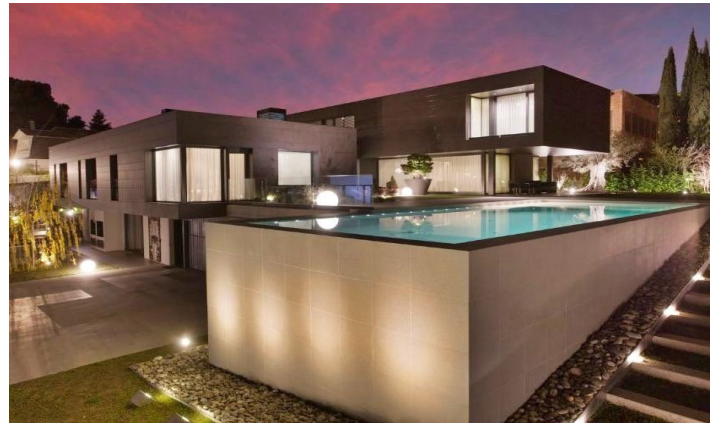

## Independent house for rent in Diagonal Barcelona

Ref: CM13677

### Ciutat Diagonal / Esplugues de Llobregat

SEASONAL RENTAL Carolina Martí is pleased to present this exceptional 1700 m<sup>2</sup> property, with top-notch materials and amenities, positioning it as the largest and most contemporary residence in Ciudad Diagonal-Esplugues. Located in the prestigious residential enclave of Ciudad Diagonal, between renowned international schools such as the American School and Highlands School, this residence enjoys a privileged location, just 10 minutes from Barcelona city centre and 15 minutes from the airport. This horizontally designed residence, equipped with solar panels, is cleverly organised over three floors, ensuring maximum comfort for a large family. The property consists of 8 bedrooms and is managed by a state-of-the-art home automation system. The ground floor, which features a fully equipped Bulthaup kitchen by Gaggenau, seamlessly connects to a spacious living room and ample outdoor space showcasing a heated infinity pool and multiple chill-out areas. Additionally, it includes a master suite with a walk-in closet and jacuzzi, along with three additional suites, each with a bathroom and private closets. The upper floor houses another living room, a soundproofed office, and a master guest suite with a bathroom and private terrace. The 10-car garage, which al...

**€38,000**

1,700 m<sup>2</sup>  
 8 Bedrooms  
 9 Bathrooms  
 A/C  
 Heating  
 Views  
 Sea views  
 Mountain views  
 Backyard  
 Storage  
 Furnished  
 Fireplace  
 Security  
 Parking  
 Concierge  
 Balcony  
 Built-in closets  
 Outside