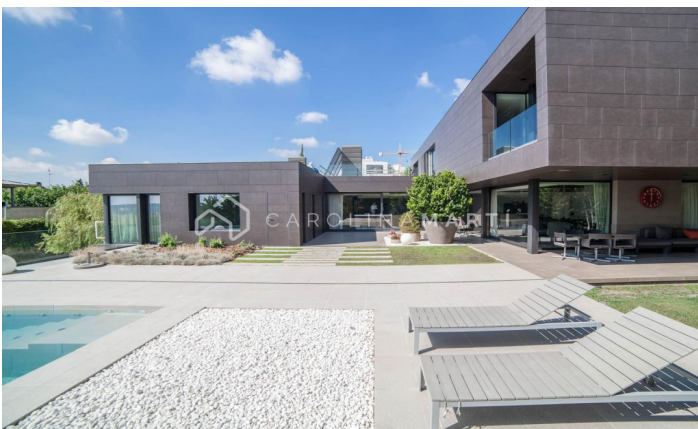

## Independent house for rent in Diagonal Barcelona

Ref: CM13677

### Ciutat Diagonal / Esplugues de Llobregat

SEASONAL RENTAL Carolina Martí is pleased to present this exceptional 1700 m<sup>2</sup> property, with top-notch materials and amenities, positioning it as the largest and most contemporary residence in Ciudad Diagonal-Esplugues. Located in the prestigious residential enclave of Ciudad Diagonal, between renowned international schools such as the American School and Highlands School, this residence enjoys a privileged location, just 10 minutes from Barcelona city centre and 15 minutes from the airport. This horizontally designed residence, equipped with solar panels, is cleverly organised over three floors, ensuring maximum comfort for a large family. The property consists of 8 bedrooms and is managed by a state-of-the-art home automation system. The ground floor, which features a fully equipped Bulthaup kitchen by Gaggenau, seamlessly connects to a spacious living room and ample outdoor space showcasing a heated infinity pool and multiple chill-out areas. Additionally, it includes a master suite with a walk-in closet and jacuzzi, along with three additional suites, each with a bathroom and private closets. The upper floor houses another living room, a soundproofed office, and a master guest suite with a bathroom and private terrace. The 10-car garage, which al...

**€38,000**

1,700 m<sup>2</sup>  
 8 Bedrooms  
 9 Bathrooms  
 A/C  
 Heating  
 Views  
 Sea views  
 Mountain views  
 Backyard  
 Storage  
 Furnished  
 Fireplace  
 Security  
 Parking  
 Concierge  
 Balcony  
 Built-in closets  
 Outside