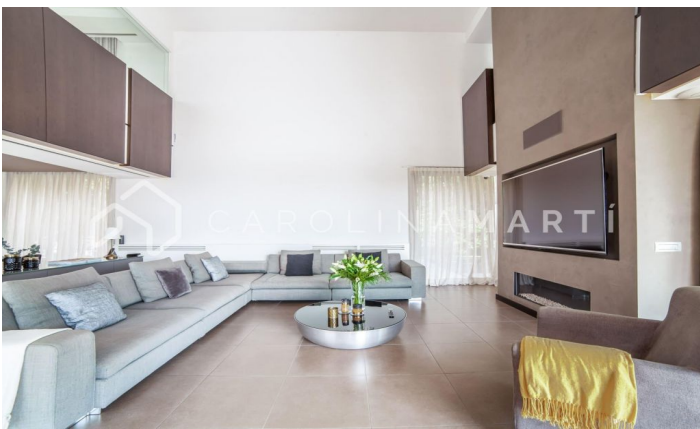

Contact us for more information or to arrange a viewing

Tel: +34 93 241 10 95

info@carolinamarti.com

www.carolinamarti.es