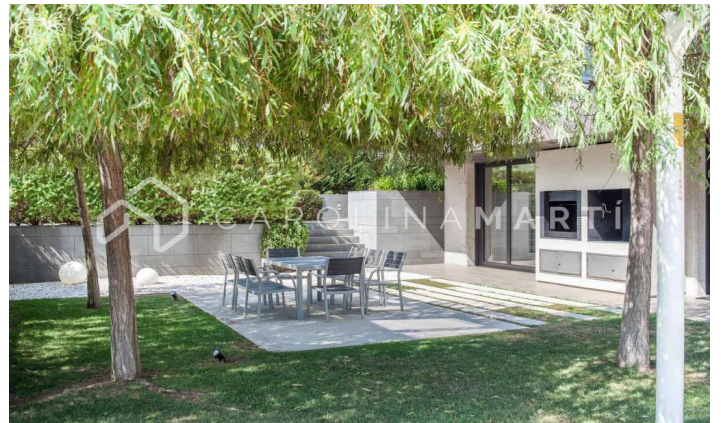

### Ciutat Diagonal / Esplugues de Llobregat

Carolina Martí is pleased to introduce this exceptional 1700 m<sup>2</sup> property, featuring top-tier materials and amenities, positioning it as the largest and most contemporary residence in Ciudad Diagonal-Esplugues. Situated in the esteemed residential enclave of Ciudad Diagonal, amidst renowned international schools such as the American School and Highlands School, this residence boasts a prime location just 10 minutes from Barcelona's city center and 15 minutes from the airport. This horizontally designed residence, equipped with solar panels, is intelligently organized across three floors, ensuring utmost comfort for a large family. Comprising 8 rooms, the property is managed by a cutting-edge home automation system. The ground floor, featuring a fully equipped Bulthaup kitchen by Gaggenau, seamlessly connects to a spacious living area and an expansive outdoor space showcasing an infinity heated pool and multiple chill-out zones. Additionally, it includes a master suite with a walk-in closet and jacuzzi, along with three additional suites, each with private bathrooms and closets. The upper floor accommodates another living area, a soundproof office, and a guest master suite with a bathroom and private terrace. The 10-car garage, doubling as a discotheque w...

### PRICE UPON REQUEST

1,700 m<sup>2</sup>  
 8 Bedrooms  
 9 Bathrooms  
 Pool  
 A/C  
 Heating  
 Views  
 Mountain views  
 Backyard  
 Storage  
 Furnished  
 Fireplace  
 Security  
 Parking  
 Concierge  
 Balcony  
 Built-in closets  
 Outside