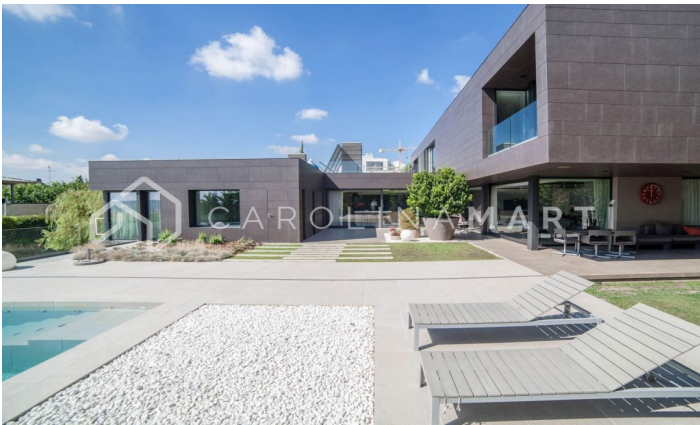

### Ciutat Diagonal / Esplugues de Llobregat

Carolina Martí is pleased to introduce this exceptional 1700 m<sup>2</sup> property, featuring top-tier materials and amenities, positioning it as the largest and most contemporary residence in Ciudad Diagonal-Esplugues. Situated in the esteemed residential enclave of Ciudad Diagonal, amidst renowned international schools such as the American School and Highlands School, this residence boasts a prime location just 10 minutes from Barcelona's city center and 15 minutes from the airport. This horizontally designed residence, equipped with solar panels, is intelligently organized across three floors, ensuring utmost comfort for a large family. Comprising 8 rooms, the property is managed by a cutting-edge home automation system. The ground floor, featuring a fully equipped Bulthaup kitchen by Gaggenau, seamlessly connects to a spacious living area and an expansive outdoor space showcasing an infinity heated pool and multiple chill-out zones. Additionally, it includes a master suite with a walk-in closet and jacuzzi, along with three additional suites, each with private bathrooms and closets. The upper floor accommodates another living area, a soundproof office, and a guest master suite with a bathroom and private terrace. The 10-car garage, doubling as a discotheque w...

### PRICE UPON REQUEST

1,700 m<sup>2</sup>  
 8 Bedrooms  
 9 Bathrooms  
 Pool  
 A/C  
 Heating  
 Views  
 Mountain views  
 Backyard  
 Storage  
 Furnished  
 Fireplace  
 Security  
 Parking  
 Concierge  
 Balcony  
 Built-in closets  
 Outside