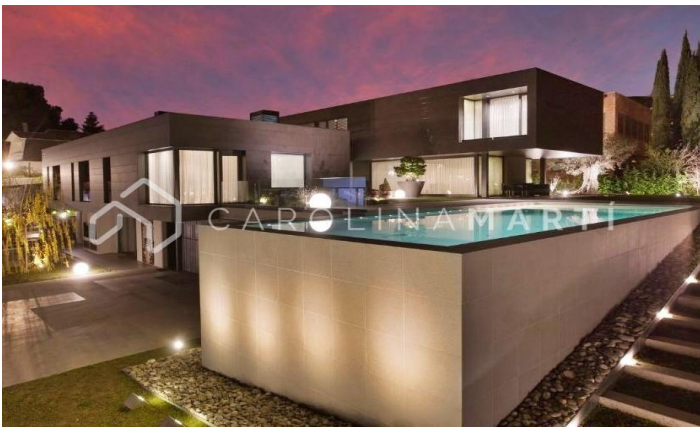

## Luxury house for sale in Esplugues de Llobregat

Ref: CM1460

### Ciutat Diagonal / Esplugues de Llobregat

Carolina Martí is pleased to introduce this exceptional 1700 m<sup>2</sup> property, featuring top-tier materials and amenities, positioning it as the largest and most contemporary residence in Ciudad Diagonal-Esplugues. Situated in the esteemed residential enclave of Ciudad Diagonal, amidst renowned international schools such as the American School and Highlands School, this residence boasts a prime location just 10 minutes from Barcelona's city center and 15 minutes from the airport. This horizontally designed residence, equipped with solar panels, is intelligently organized across three floors, ensuring utmost comfort for a large family. Comprising 8 rooms, the property is managed by a cutting-edge home automation system. The ground floor, featuring a fully equipped Bulthaup kitchen by Gaggenau, seamlessly connects to a spacious living area and an expansive outdoor space showcasing an infinity heated pool and multiple chill-out zones. Additionally, it includes a master suite with a walk-in closet and jacuzzi, along with three additional suites, each with private bathrooms and closets. The upper floor accommodates another living area, a soundproof office, and a guest master suite with a bathroom and private terrace. The 10-car garage, doubling as a discotheque w...

### PRICE UPON REQUEST

1,700 m<sup>2</sup>  
 8 Bedrooms  
 9 Bathrooms  
 Pool  
 A/C  
 Heating  
 Views  
 Mountain views  
 Backyard  
 Storage  
 Furnished  
 Fireplace  
 Security  
 Parking  
 Concierge  
 Balcony  
 Built-in closets  
 Outside