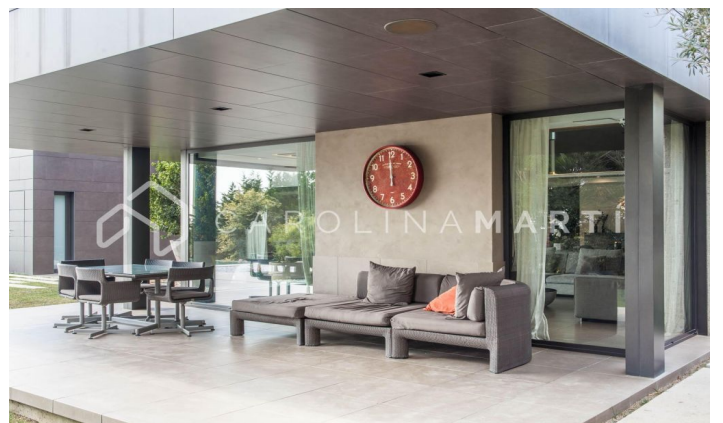

### Ciutat Diagonal / Esplugues de Llobregat

Carolina Martí is pleased to introduce this exceptional 1700 m<sup>2</sup> property, featuring top-tier materials and amenities, positioning it as the largest and most contemporary residence in Ciudad Diagonal-Esplugues. Situated in the esteemed residential enclave of Ciudad Diagonal, amidst renowned international schools such as the American School and Highlands School, this residence boasts a prime location just 10 minutes from Barcelona's city center and 15 minutes from the airport. This horizontally designed residence, equipped with solar panels, is intelligently organized across three floors, ensuring utmost comfort for a large family. Comprising 8 rooms, the property is managed by a cutting-edge home automation system. The ground floor, featuring a fully equipped Bulthaup kitchen by Gaggenau, seamlessly connects to a spacious living area and an expansive outdoor space showcasing an infinity heated pool and multiple chill-out zones. Additionally, it includes a master suite with a walk-in closet and jacuzzi, along with three additional suites, each with private bathrooms and closets. The upper floor accommodates another living area, a soundproof office, and a guest master suite with a bathroom and private terrace. The 10-car garage, doubling as a discotheque w...

### PRICE UPON REQUEST

1,700 m<sup>2</sup>  
 8 Bedrooms  
 9 Bathrooms  
 Pool  
 A/C  
 Heating  
 Views  
 Mountain views  
 Backyard  
 Storage  
 Furnished  
 Fireplace  
 Security  
 Parking  
 Concierge  
 Balcony  
 Built-in closets  
 Outside