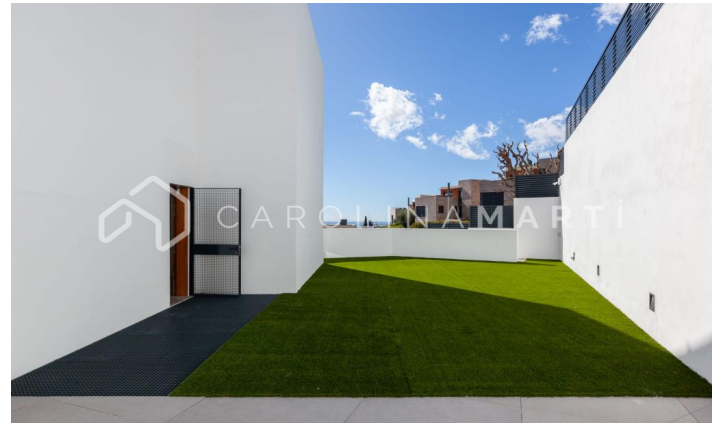

Contact us for more information or to arrange a viewing

Tel: +34 93 241 10 95

info@carolinamarti.com

www.carolinamarti.es