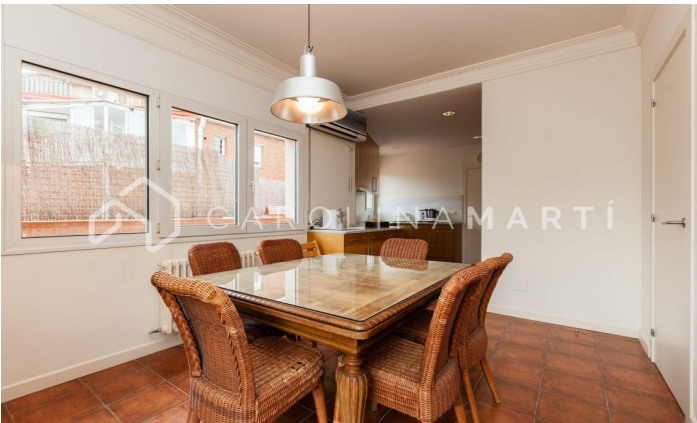

Contact us for more information or to arrange a viewing

Tel: +34 93 241 10 95

info@carolinamarti.com

www.carolinamarti.es