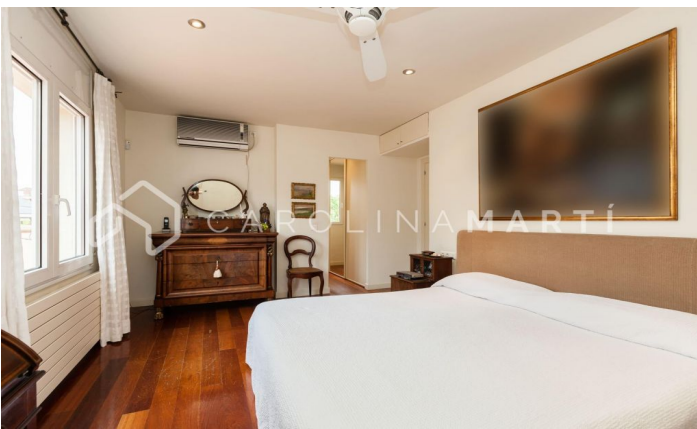

Duplex penthouse with big terrace for rent in Sant Gervasi, Barcelona

Ref: CM1141

Galvany / Barcelona

Carolina Martí presents this duplex penthouse with a 200 m² terrace for rent, located in Sarria-Sant Gervasi, Barcelona. It is located next to Reina Victoria and Ganduxer streets, at the Sant Gregori Taumaturg roundabout next to Turó Park. We present this high standing duplex penthouse with four winds of approximately 220 m², with two impressive terraces of about 200 m². Housing with a total of 5 bedrooms and 3 full bathrooms. The first floor is surrounded by one of the terraces and its distribution consists of a large living-dining room with open access to the kitchen. On this floor there are three bedrooms and 3 bathrooms (two of them en suite). It has a main entrance and a service entrance. The second floor has two bedrooms and has direct access to the impressive second terrace with panoramic views of the entire city and with many possibilities to create different environments: leisure, chill-out, games area, garden furniture, etc. The apartment includes a parking space and storage room in the same building, and is delivered in excellent condition. It has air conditioning and central heating. This unique jewel is located in a beautiful semi-new 7-story building with elevator and doorman service in a very calm area. Very well connected and surroun...

PRICE UPON REQUEST

420 m²
 5 Bedrooms
 3 Bathrooms
 A/C
 Heating
 Views
 Mountain views
 Storage
 Lift
 Security
 Playground
 Parking
 Terrace
 Concierge

Contact us for more information or to arrange a viewing