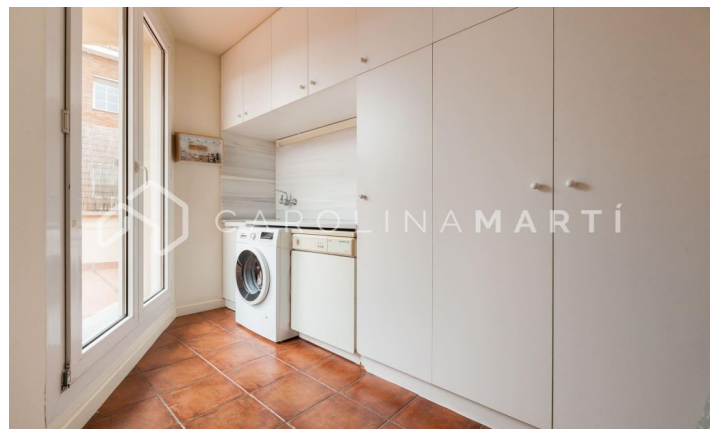

Contact us for more information or to arrange a viewing

Tel: +34 93 241 10 95

info@carolinamarti.com

www.carolinamarti.es