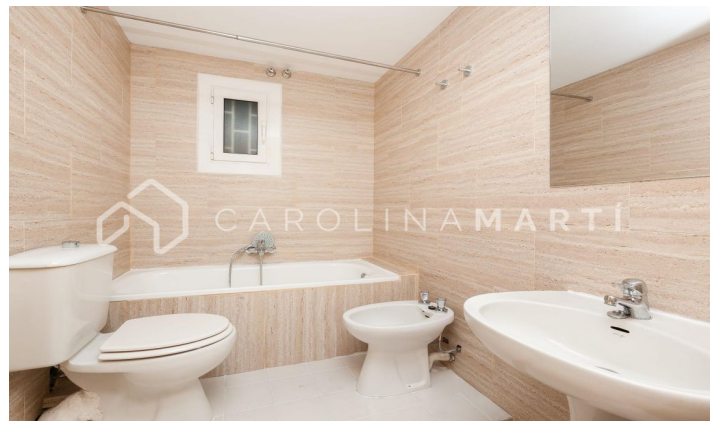

Contact us for more information or to arrange a viewing

Tel: +34 93 241 10 95

info@carolinamarti.com

www.carolinamarti.es