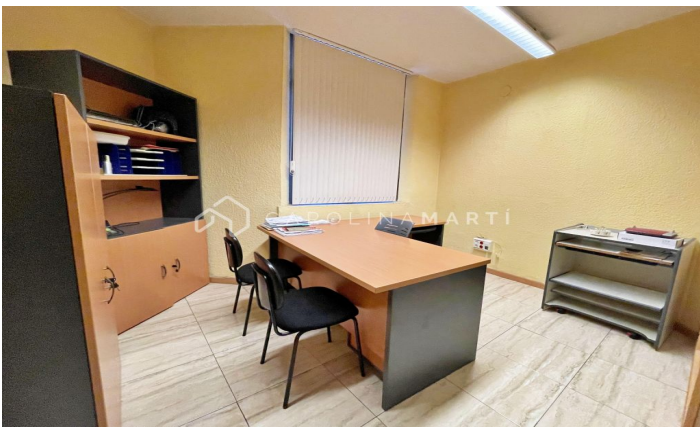

### Galvany / Barcelona

SANT GERVASI- Aribau-Plaça Cardona- Local 216 m2 approx in perfect condition for use, very exterior, perfect for office, office with warehouse... It consists of 6 offices/rooms plus 4 rooms for filing, 2 toilets, office area, reception. It has air conditioning, built-in wardrobes, you can keep all the current furniture. Call to schedule a visit.

**€2,500**

195 m<sup>2</sup>

A/C

Built-in closets

---

Contact us for more information or to arrange a viewing

Tel: +34 93 241 10 95

[info@carolinamarti.com](mailto:info@carolinamarti.com)