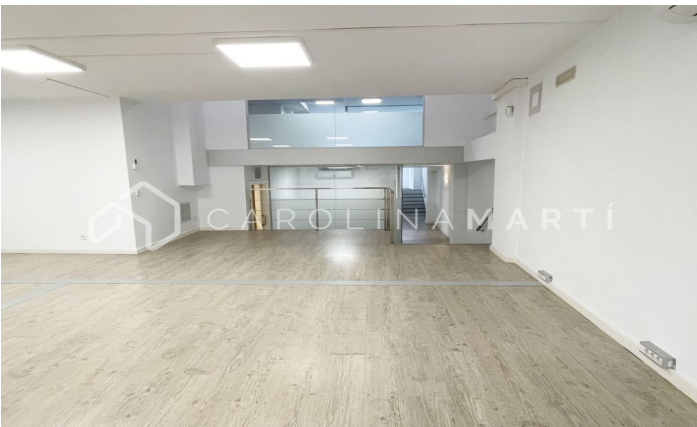

Contact us for more information or to arrange a viewing

Tel: +34 93 241 10 95

info@carolinamarti.com

www.carolinamarti.es