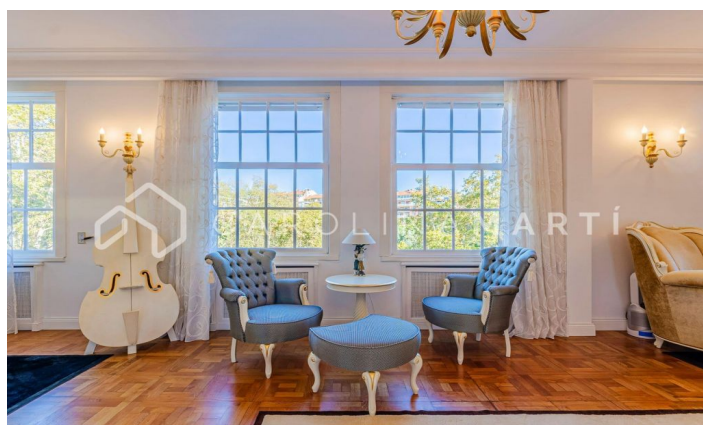

Contact us for more information or to arrange a viewing

Tel: +34 93 241 10 95

info@carolinamarti.com

www.carolinamarti.es