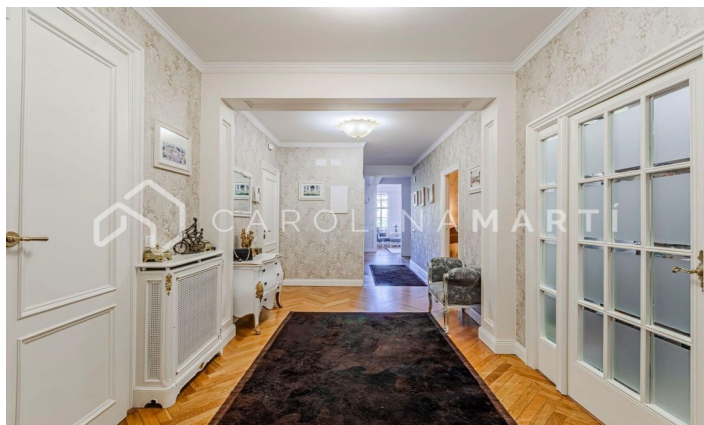

Contact us for more information or to arrange a viewing

Tel: +34 93 241 10 95

info@carolinamarti.com

www.carolinamarti.es