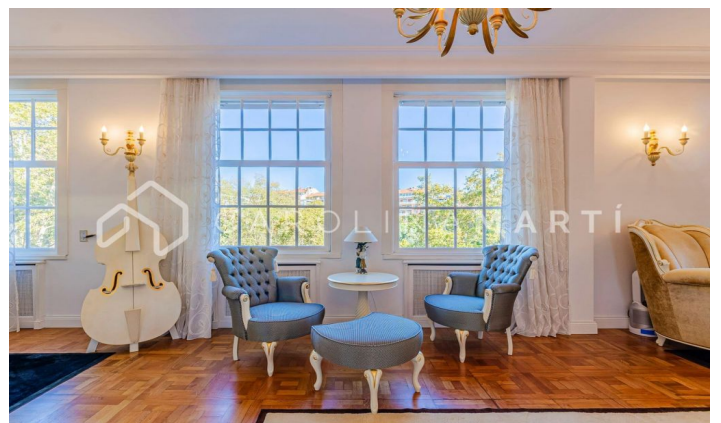

Contact us for more information or to arrange a viewing

Tel: +34 93 241 10 95

info@carolinamarti.com

www.carolinamarti.es