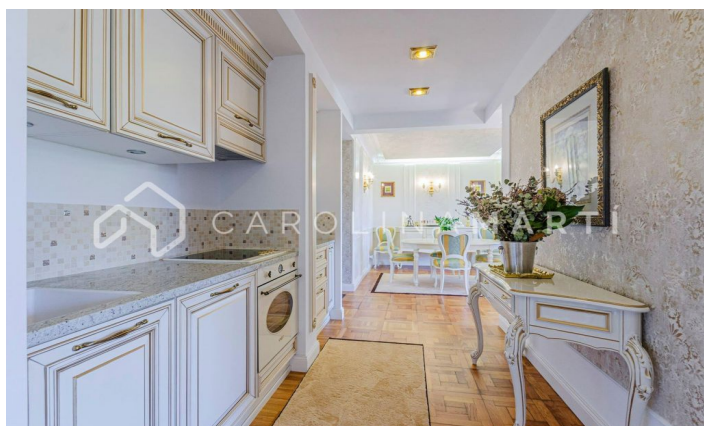

Contact us for more information or to arrange a viewing

Tel: +34 93 241 10 95

info@carolinamarti.com

www.carolinamarti.es