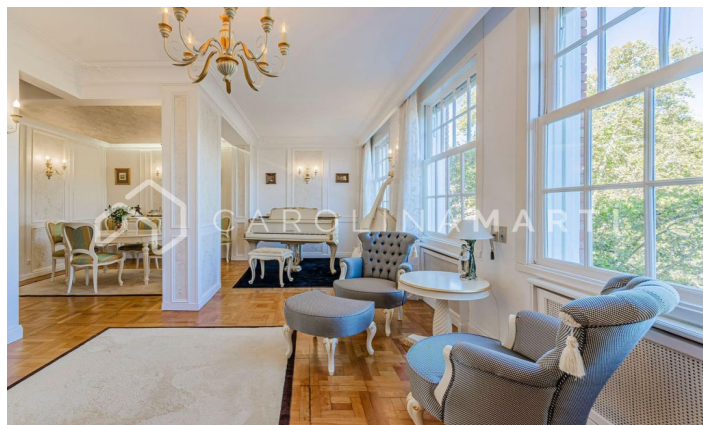

Contact us for more information or to arrange a viewing

Tel: +34 93 241 10 95

info@carolinamarti.com

www.carolinamarti.es