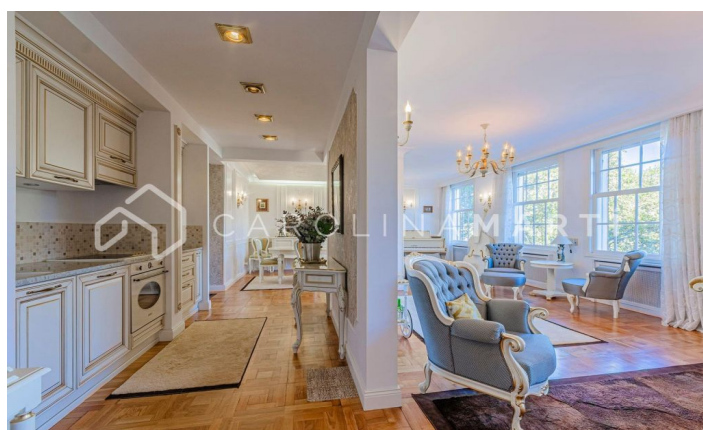

Contact us for more information or to arrange a viewing

Tel: +34 93 241 10 95

info@carolinamarti.com

www.carolinamarti.es