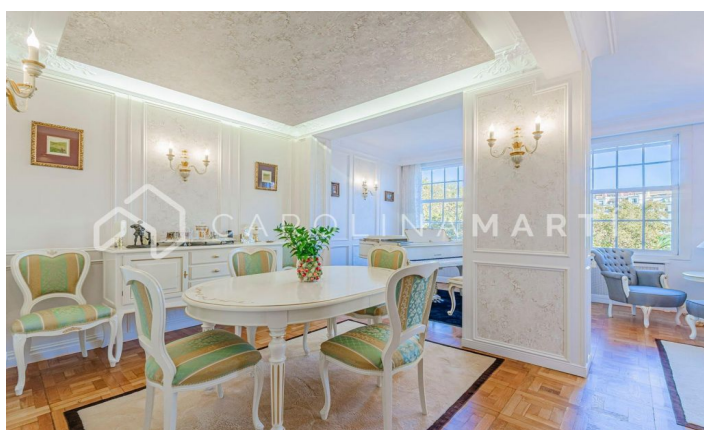

Contact us for more information or to arrange a viewing

Tel: +34 93 241 10 95

info@carolinamarti.com

www.carolinamarti.es