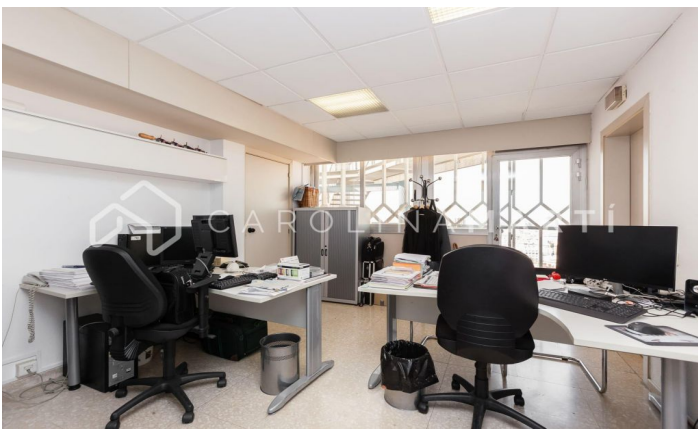

Contact us for more information or to arrange a viewing

Tel: +34 93 241 10 95

info@carolinamarti.com

www.carolinamarti.es