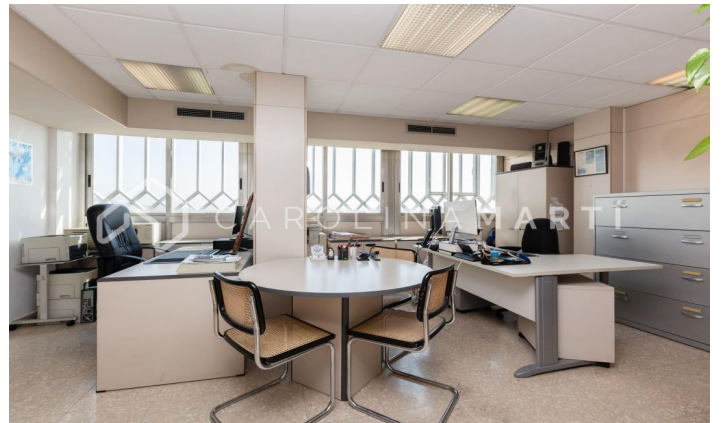

Contact us for more information or to arrange a viewing

Tel: +34 93 241 10 95

info@carolinamarti.com

www.carolinamarti.es