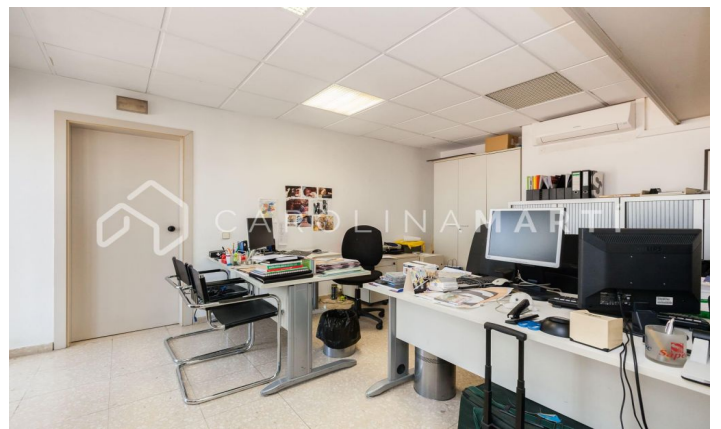

Contact us for more information or to arrange a viewing

Tel: +34 93 241 10 95

info@carolinamarti.com

www.carolinamarti.es