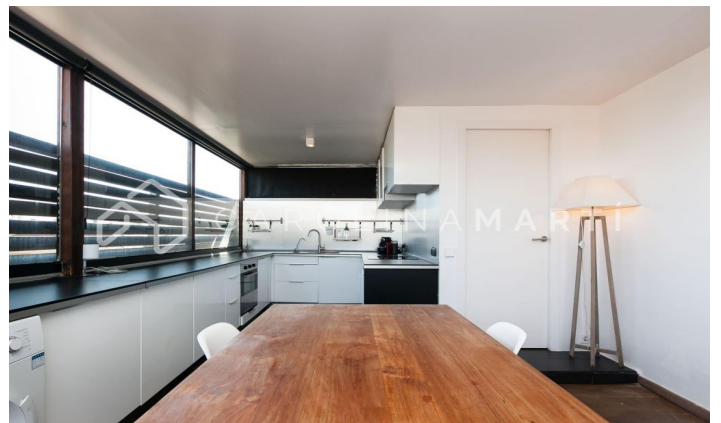

Contact us for more information or to arrange a viewing

Tel: +34 93 241 10 95

info@carolinamarti.com

www.carolinamarti.es