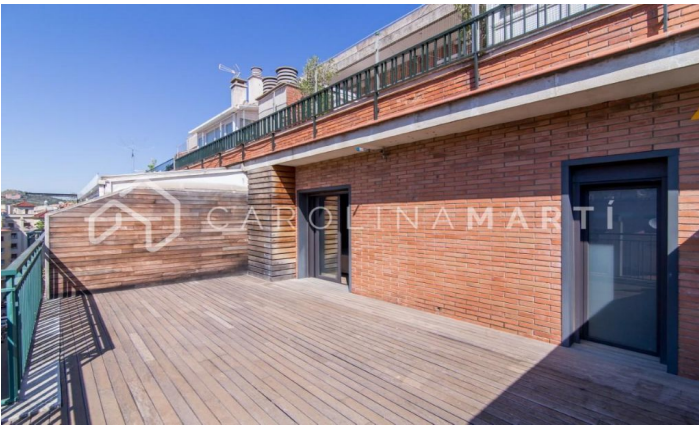

Penthouse with two terraces for rent in Galvany, Barcelona

Ref: CM1388

Galvany / Barcelona

Carolina Martí presents this penthouse with two terraces for rent, located in Galvany, Barcelona. It is located next to Plaza Adriano with impressive views of the Parc de Monterols. The penthouse has a total area of approximately 210 m2 built. The interior distribution is given in three double rooms with fitted wardrobes, and a main room type 'suite' with access to the terrace. In total it has two complete bathrooms. It has air conditioning and heating. The kitchen is office type design and is fully equipped with appliances. The large living-dining room is exterior with access to the main terrace facing south. In total two terraces, one of 10m2 and the other of approximately 20m2. The penthouse is in perfect condition. The building was constructed in 1982 and has an elevator. Concierge service and parking space included in the price. Call us to visit the penthouse.

PRICE UPON REQUEST

200 m²
4 Bedrooms
2 Bathrooms
A/C
Heating
Views
Mountain views
Storage
Lift
Furnished
Fireplace
Security
Parking
Terrace
Concierge
Balcony
Outside

Contact us for more information or to arrange a viewing