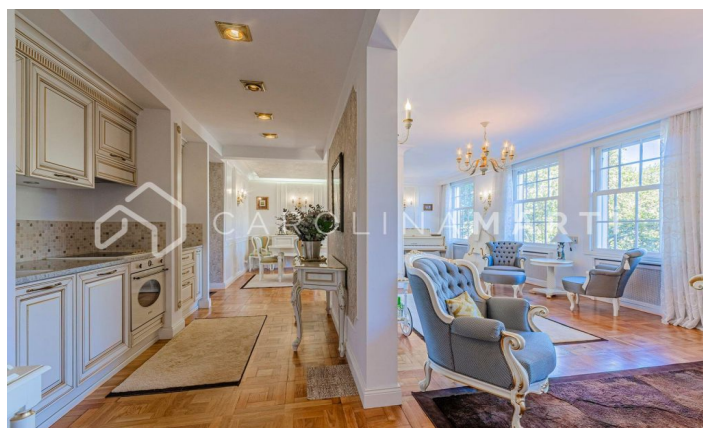

Contact us for more information or to arrange a viewing

Tel: +34 93 241 10 95

info@carolinamarti.com

www.carolinamarti.es