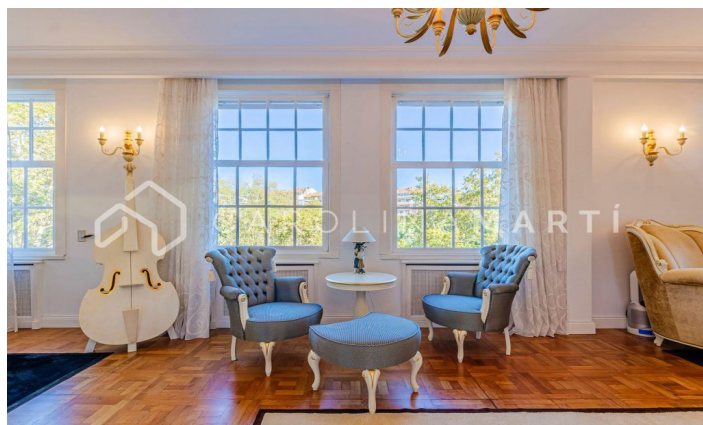

Contact us for more information or to arrange a viewing

Tel: +34 93 241 10 95

info@carolinamarti.com

www.carolinamarti.es