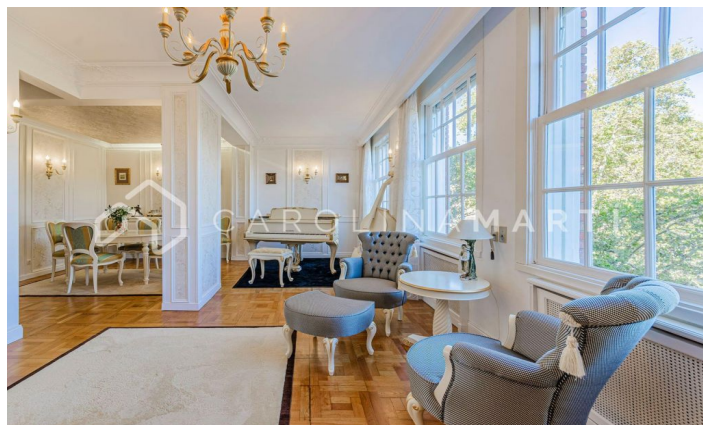

Contact us for more information or to arrange a viewing

Tel: +34 93 241 10 95

info@carolinamarti.com

www.carolinamarti.es