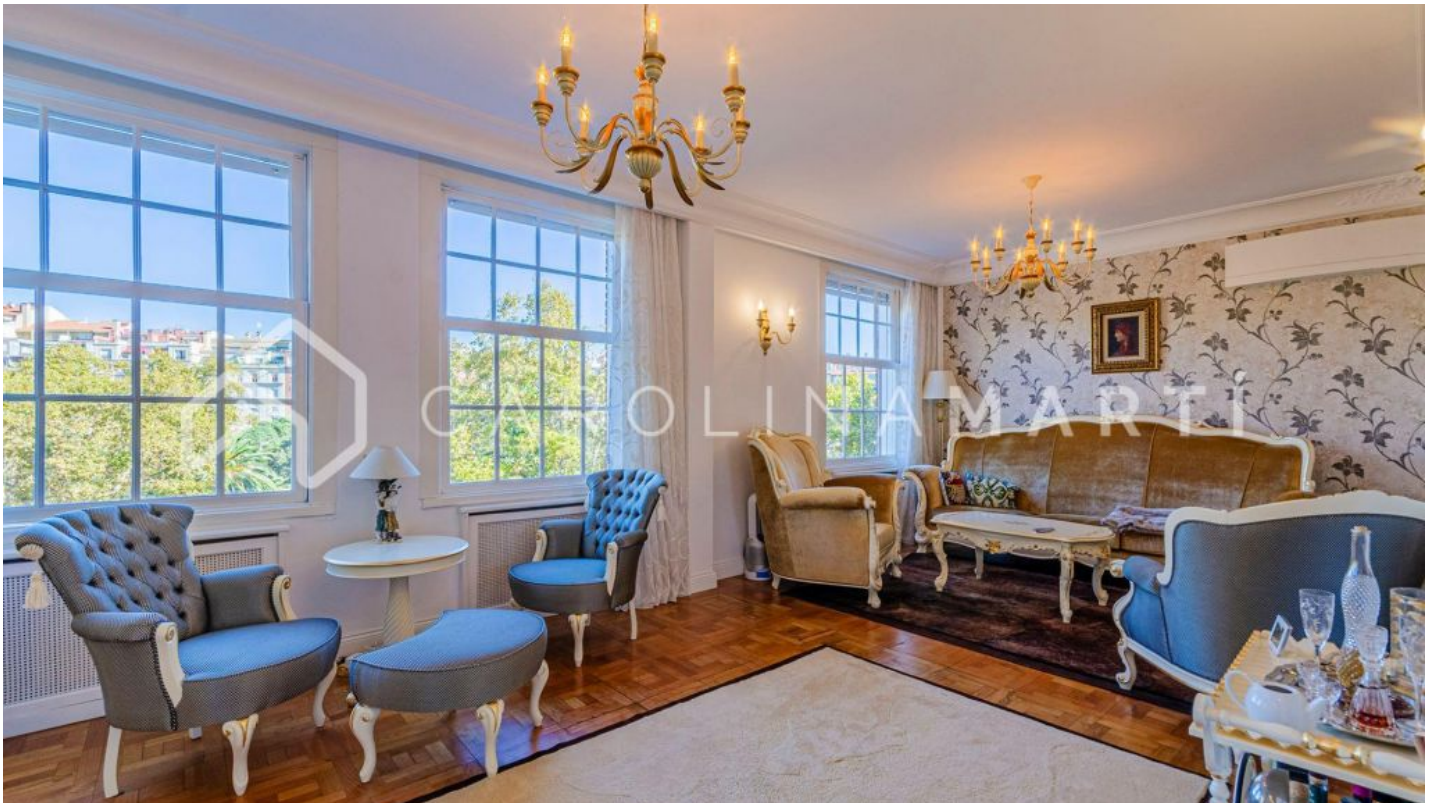

Piso de lujo recién reformado con vistas increíbles al Turó Park

Ref: CM1331

Galvany / Barcelona

This exquisite property is nestled in an iconic classic building offering impressive panoramic views of the majestic Turó Park. Recently subjected to a high-end renovation, the home boasts the highest quality finishes while preserving original architectural elements such as parquet floors and delicate moldings that adorn the walls. The space is functionally distributed, featuring a spacious living-dining room that opens to the outside, offering a privileged view of Turó Park. Additionally, it has three bedrooms, one of which is designed as an exclusive suite with its own bathroom and an integrated walk-in closet. An additional full bathroom complements this layout, along with an open and modern design kitchen. The building, dating back to 1950, has an elevator and concierge service, adding an extra level of comfort and security to this dream residence. In compliance with Law 12/2023 and Law 18/2007, we inform you that: Not applicable since the property has an area greater than 150m².