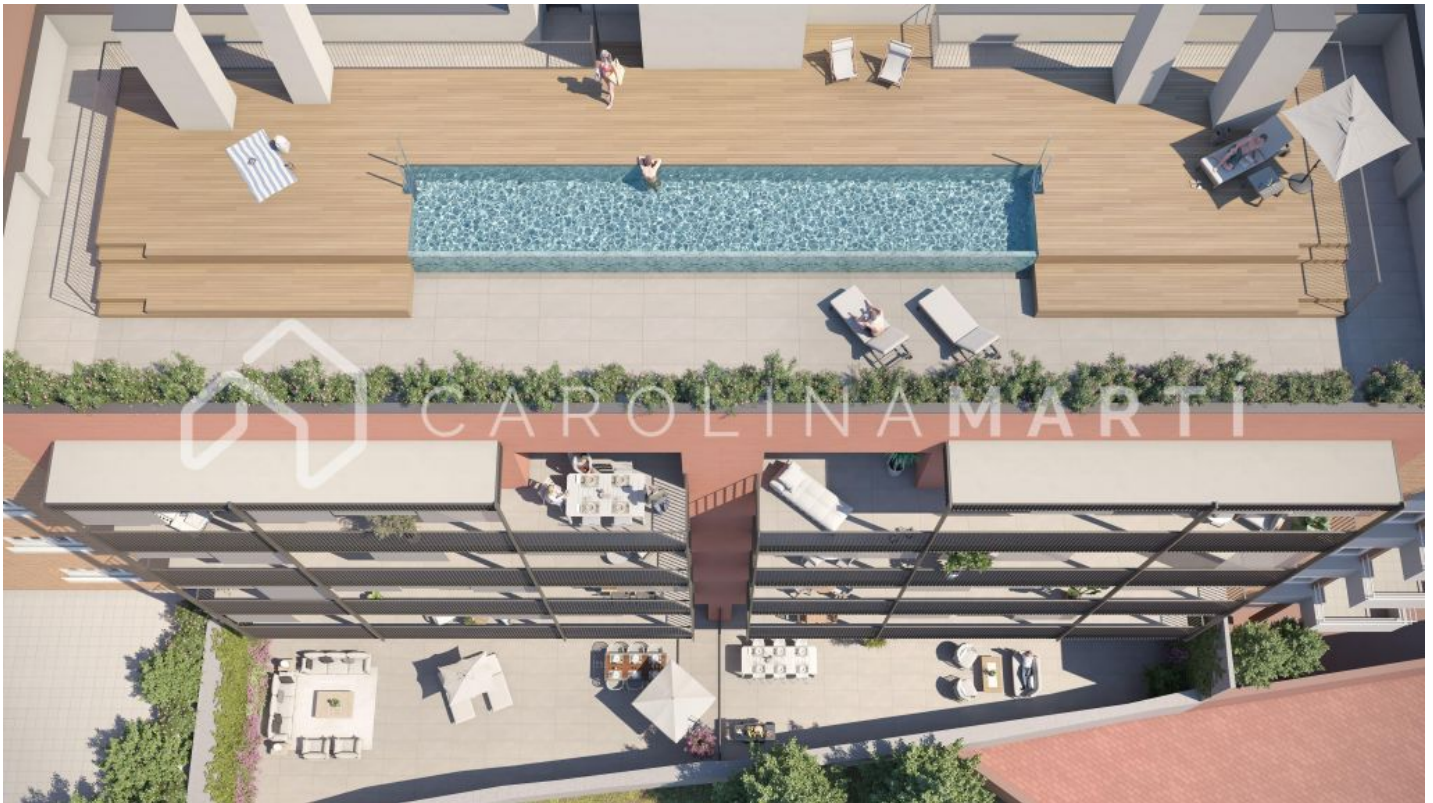

Promotion of new construction apartments in Sant Gervasi - Galvany

Ref: CM1400

Galvany / Barcelona

Carolina Martí presents a new promotion of luxury apartments strategically located in the exclusive area of Sant Gervasi - Galvany, considered one of the neighborhoods with the highest visa quality in the city. It also has all the services within walking distance, as well as excellent connections both by private vehicle and public transport. They will be delivered in June 2025. With prices from €110.00 895,000 to €200.00 1,889,000