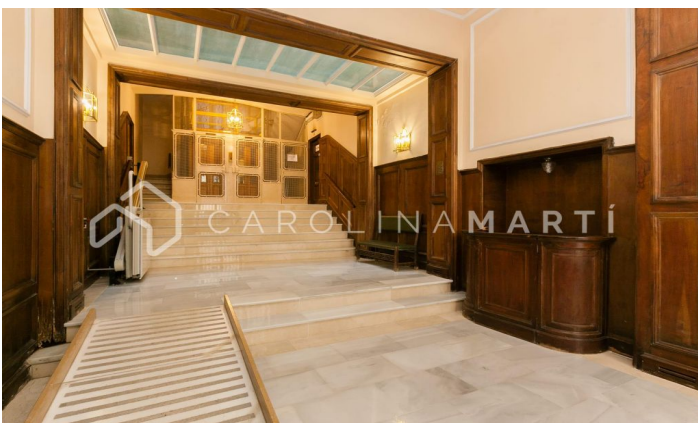

Contact us for more information or to arrange a viewing

Tel: +34 93 241 10 95

info@carolinamarti.com

www.carolinamarti.es