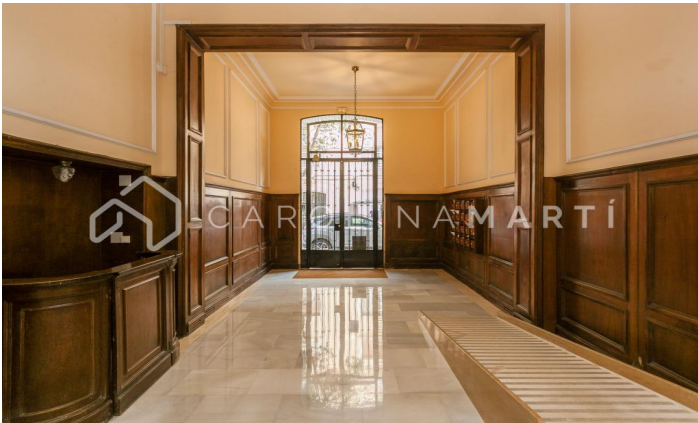

Contact us for more information or to arrange a viewing

Tel: +34 93 241 10 95

info@carolinamarti.com

www.carolinamarti.es