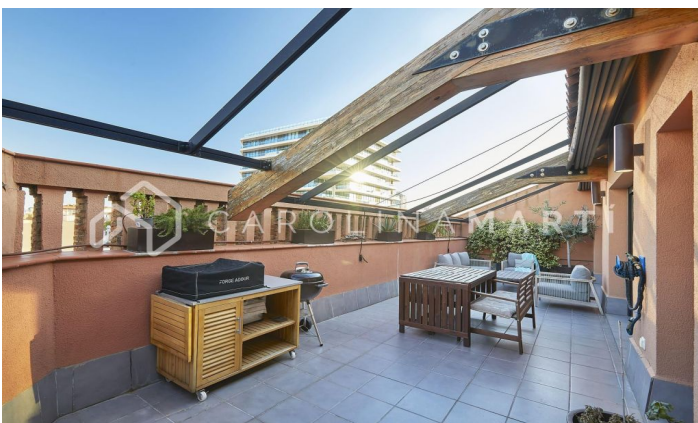

Contact us for more information or to arrange a viewing

Tel: +34 93 241 10 95

info@carolinamarti.com

www.carolinamarti.es