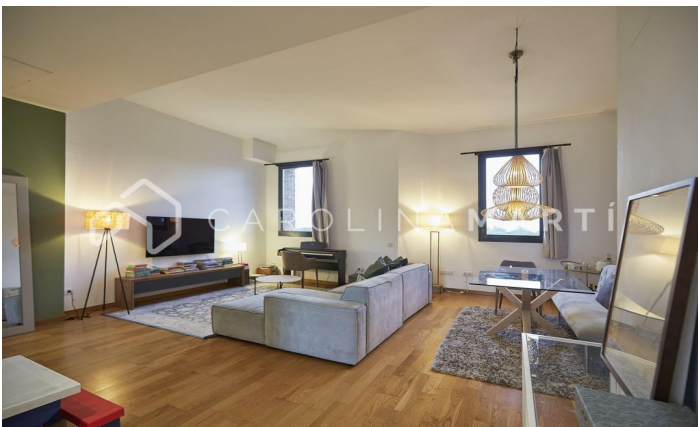

Penthouse with terrace for sale in Poblenou, Barcelona

Ref: CM1363

Poblenou / Barcelona

Carolina Martí presents this penthouse with a terrace for sale, located in Poblenou, Barcelona. It is located next to the Rambla de Poblenou with an unparalleled environment. Recently renovated but respecting the original architectural elements, this apartment offers unparalleled charm. The large windows in the living room flood the entire ground floor with natural light, the same thing happening on the upper night floor, thanks to its idyllic south orientation to the sea. The first floor (day area) consists of the large living-dining room and kitchen with dining area. The second floor (night area) is distributed in 2 full bathrooms and 4 bedrooms, each of them offering direct light and access to the enormous 60m² terrace. A large office, 2 bedrooms, and the master suite with its own bathroom. In addition, from this floor there is access to another rear terrace. The sale of this gem itself presents a unique opportunity. Emblematic building built in 1908 and completely renovated in 2009. Two parking spaces are included in the same building. Call us to visit the penthouse.

PRICE UPON REQUEST

165 m²
4 Bedrooms
2 Bathrooms
A/C
Heating
Sea views
Lift
Playground
Parking
Terrace

Contact us for more information or to arrange a viewing

Tel: +34 93 241 10 95

info@carolinamarti.com

www.carolinamarti.es