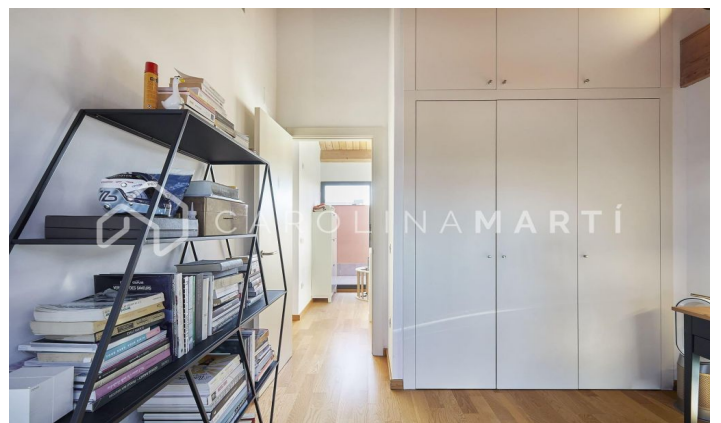

Contact us for more information or to arrange a viewing

Tel: +34 93 241 10 95

info@carolinamarti.com

www.carolinamarti.es