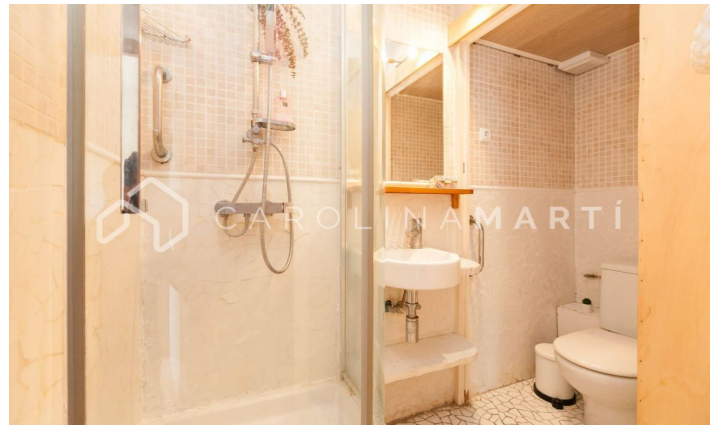

Contact us for more information or to arrange a viewing

Tel: +34 93 241 10 95

info@carolinamarti.com

www.carolinamarti.es