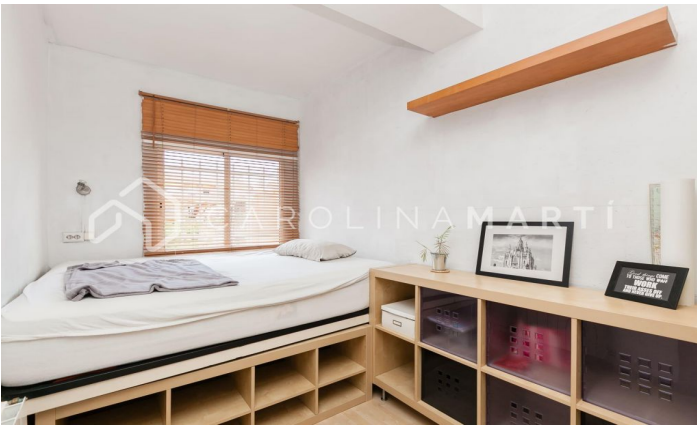

## Flat with terrace for rent in Putxet i el Farró, Barcelona

Ref: CM1108

**Putxet i el Farró / Barcelona**

Carolina Martí presents this flat with a terrace for rent, located in Putxet i el Farró, Barcelona. It is located next to Plaza Molina between Vía Augusta and Calle Balmes. The flat has a total area of approximately 45 m<sup>2</sup> built. The interior of the house is distributed in a large room type 'suite' with bathroom and dressing room. It is a completely exterior and very bright property in a very quiet area of Barcelona. It is exterior to a large block patio with mountain views. The kitchen is office type. Next to it is the spacious living-dining room outside the terrace. In an excellent location, very well connected with the Generalitat de Catalunya Railways. The building was constructed in 1971 and has an elevator. Call us to visit the flat.

**PRICE UPON REQUEST**

45 m<sup>2</sup>  
1 Bedroom  
1 Bathroom  
A/C  
Heating  
Views  
Mountain views  
Lift  
Furnished  
Terrace

Contact us for more information or to arrange a viewing

Tel: +34 93 241 10 95