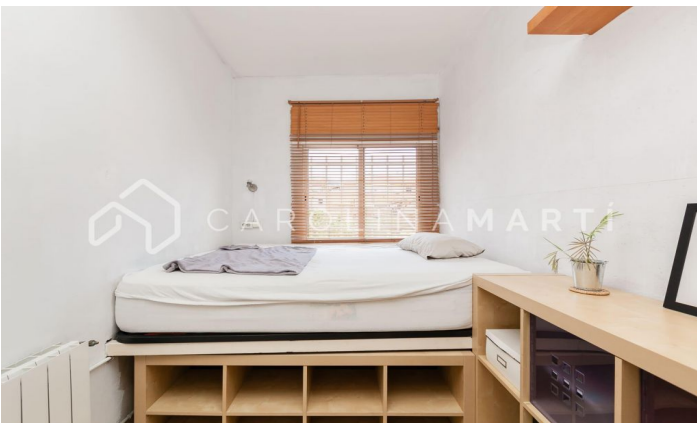

## Flat with terrace for rent in Putxet i el Farró, Barcelona

Ref: CM1108

**Putxet i el Farró / Barcelona**

Carolina Martí presents this flat with a terrace for rent, located in Putxet i el Farró, Barcelona. It is located next to Plaza Molina between Vía Augusta and Calle Balmes. The flat has a total area of approximately 45 m<sup>2</sup> built. The interior of the house is distributed in a large room type 'suite' with bathroom and dressing room. It is a completely exterior and very bright property in a very quiet area of Barcelona. It is exterior to a large block patio with mountain views. The kitchen is office type. Next to it is the spacious living-dining room outside the terrace. In an excellent location, very well connected with the Generalitat de Catalunya Railways. The building was constructed in 1971 and has an elevator. Call us to visit the flat.

**PRICE UPON REQUEST**

45 m<sup>2</sup>  
1 Bedroom  
1 Bathroom  
A/C  
Heating  
Views  
Mountain views  
Lift  
Furnished  
Terrace

Contact us for more information or to arrange a viewing

Tel: +34 93 241 10 95