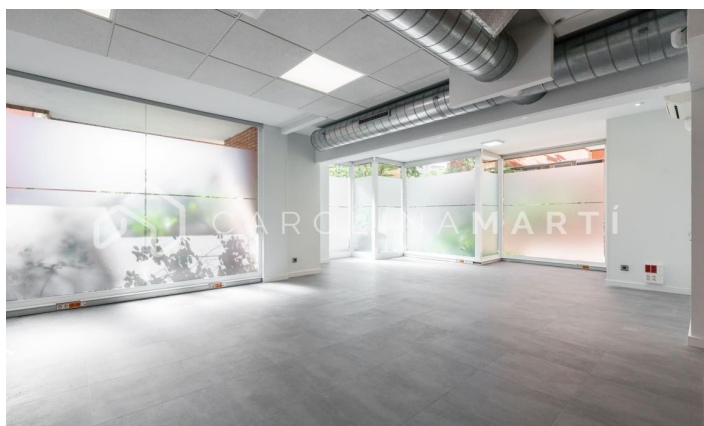

Contact us for more information or to arrange a viewing

Tel: +34 93 241 10 95

info@carolinamarti.com

www.carolinamarti.es