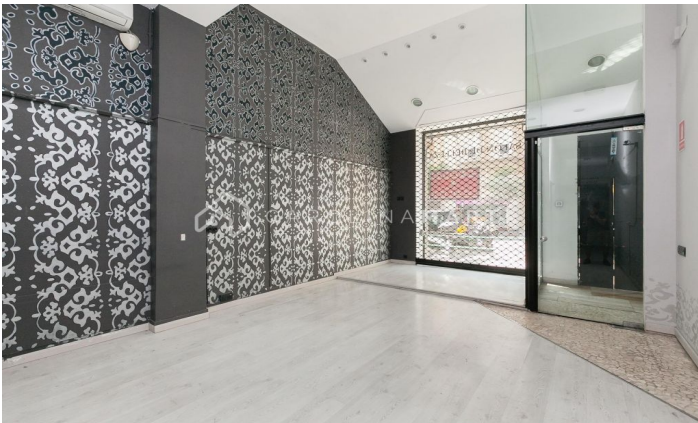

Contact us for more information or to arrange a viewing

Tel: +34 93 241 10 95

info@carolinamarti.com

www.carolinamarti.es