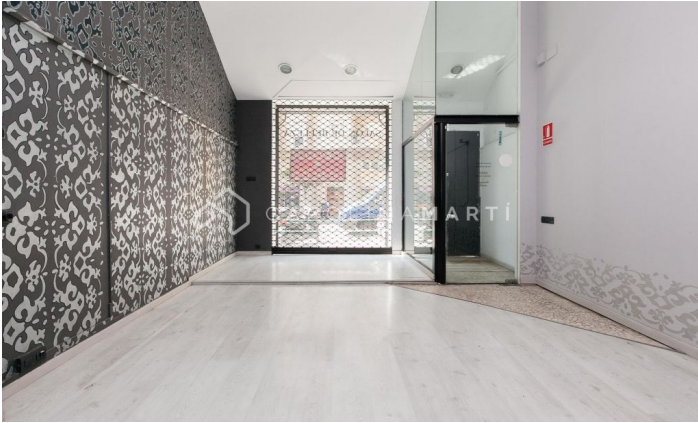

Contact us for more information or to arrange a viewing

Tel: +34 93 241 10 95

info@carolinamarti.com

www.carolinamarti.es